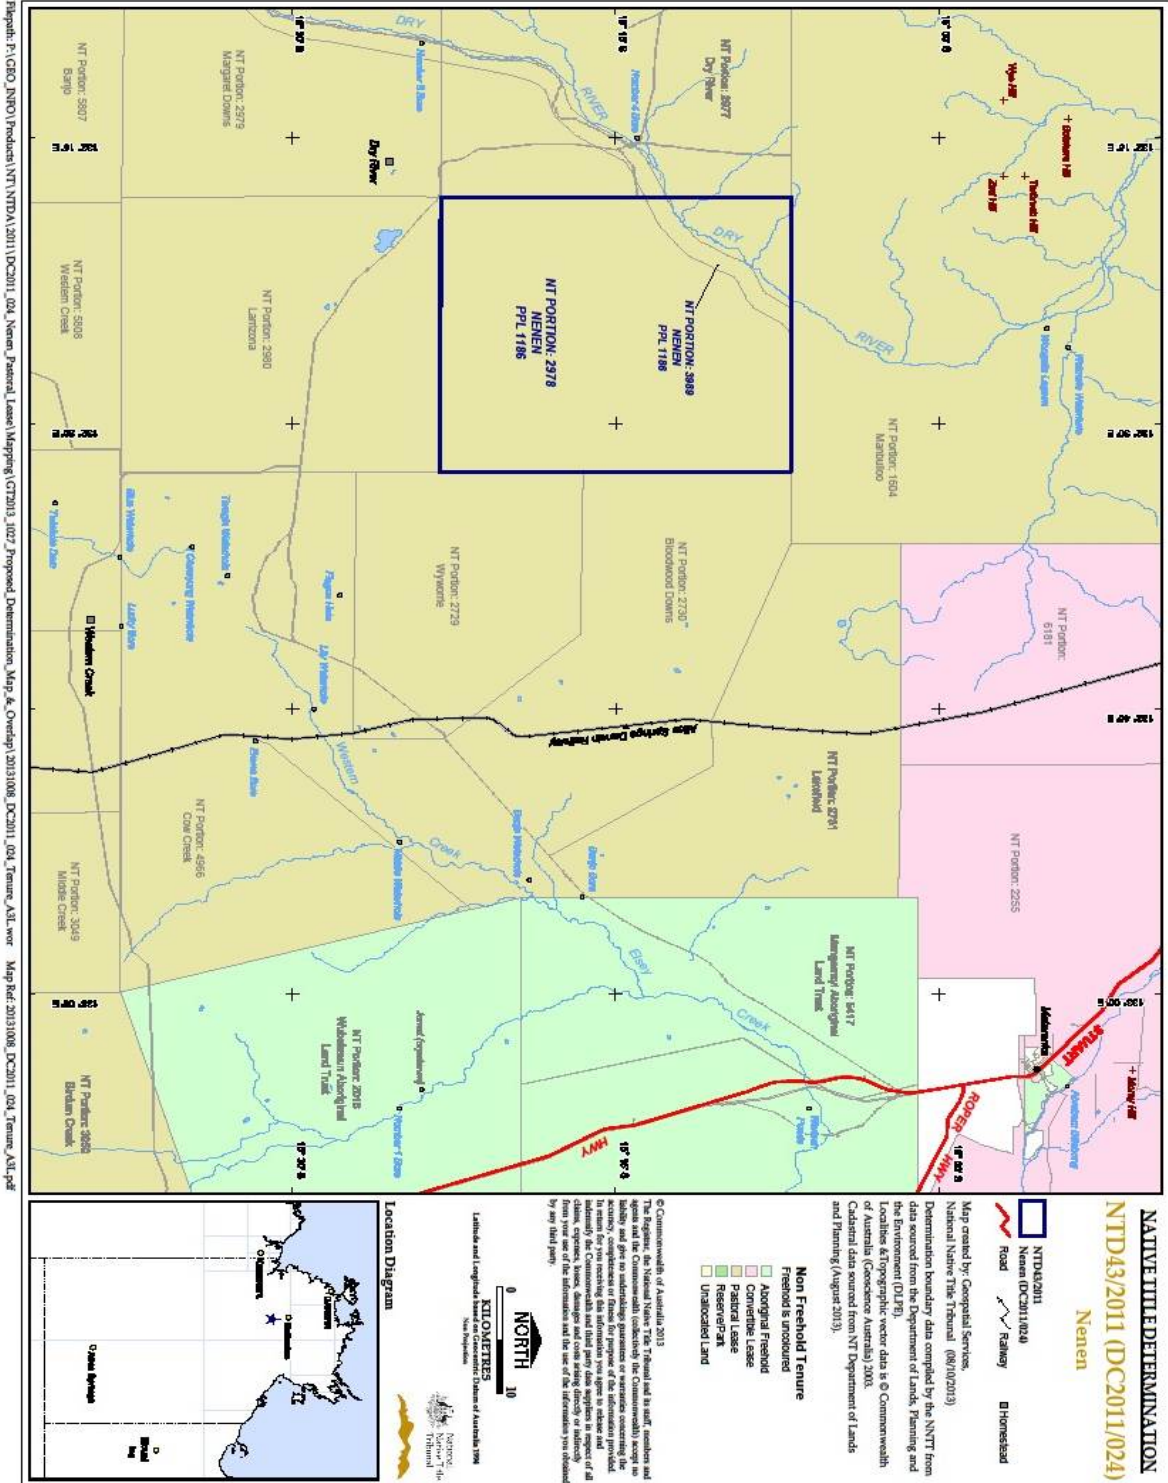

Schedule B Map of Determination Area

Report: P:\GEO_NINO\Products\NNTD\2011\DC2011_024_Nenen_Pastoral_Land_Mapping\02013_022_Proposed_Determination_Map_A_Overlay_20131008_DC2011_024_Tenure_Atl.pdf
 Map Ref: 20131008_DC2011_024_Tenure_Atl.pdf